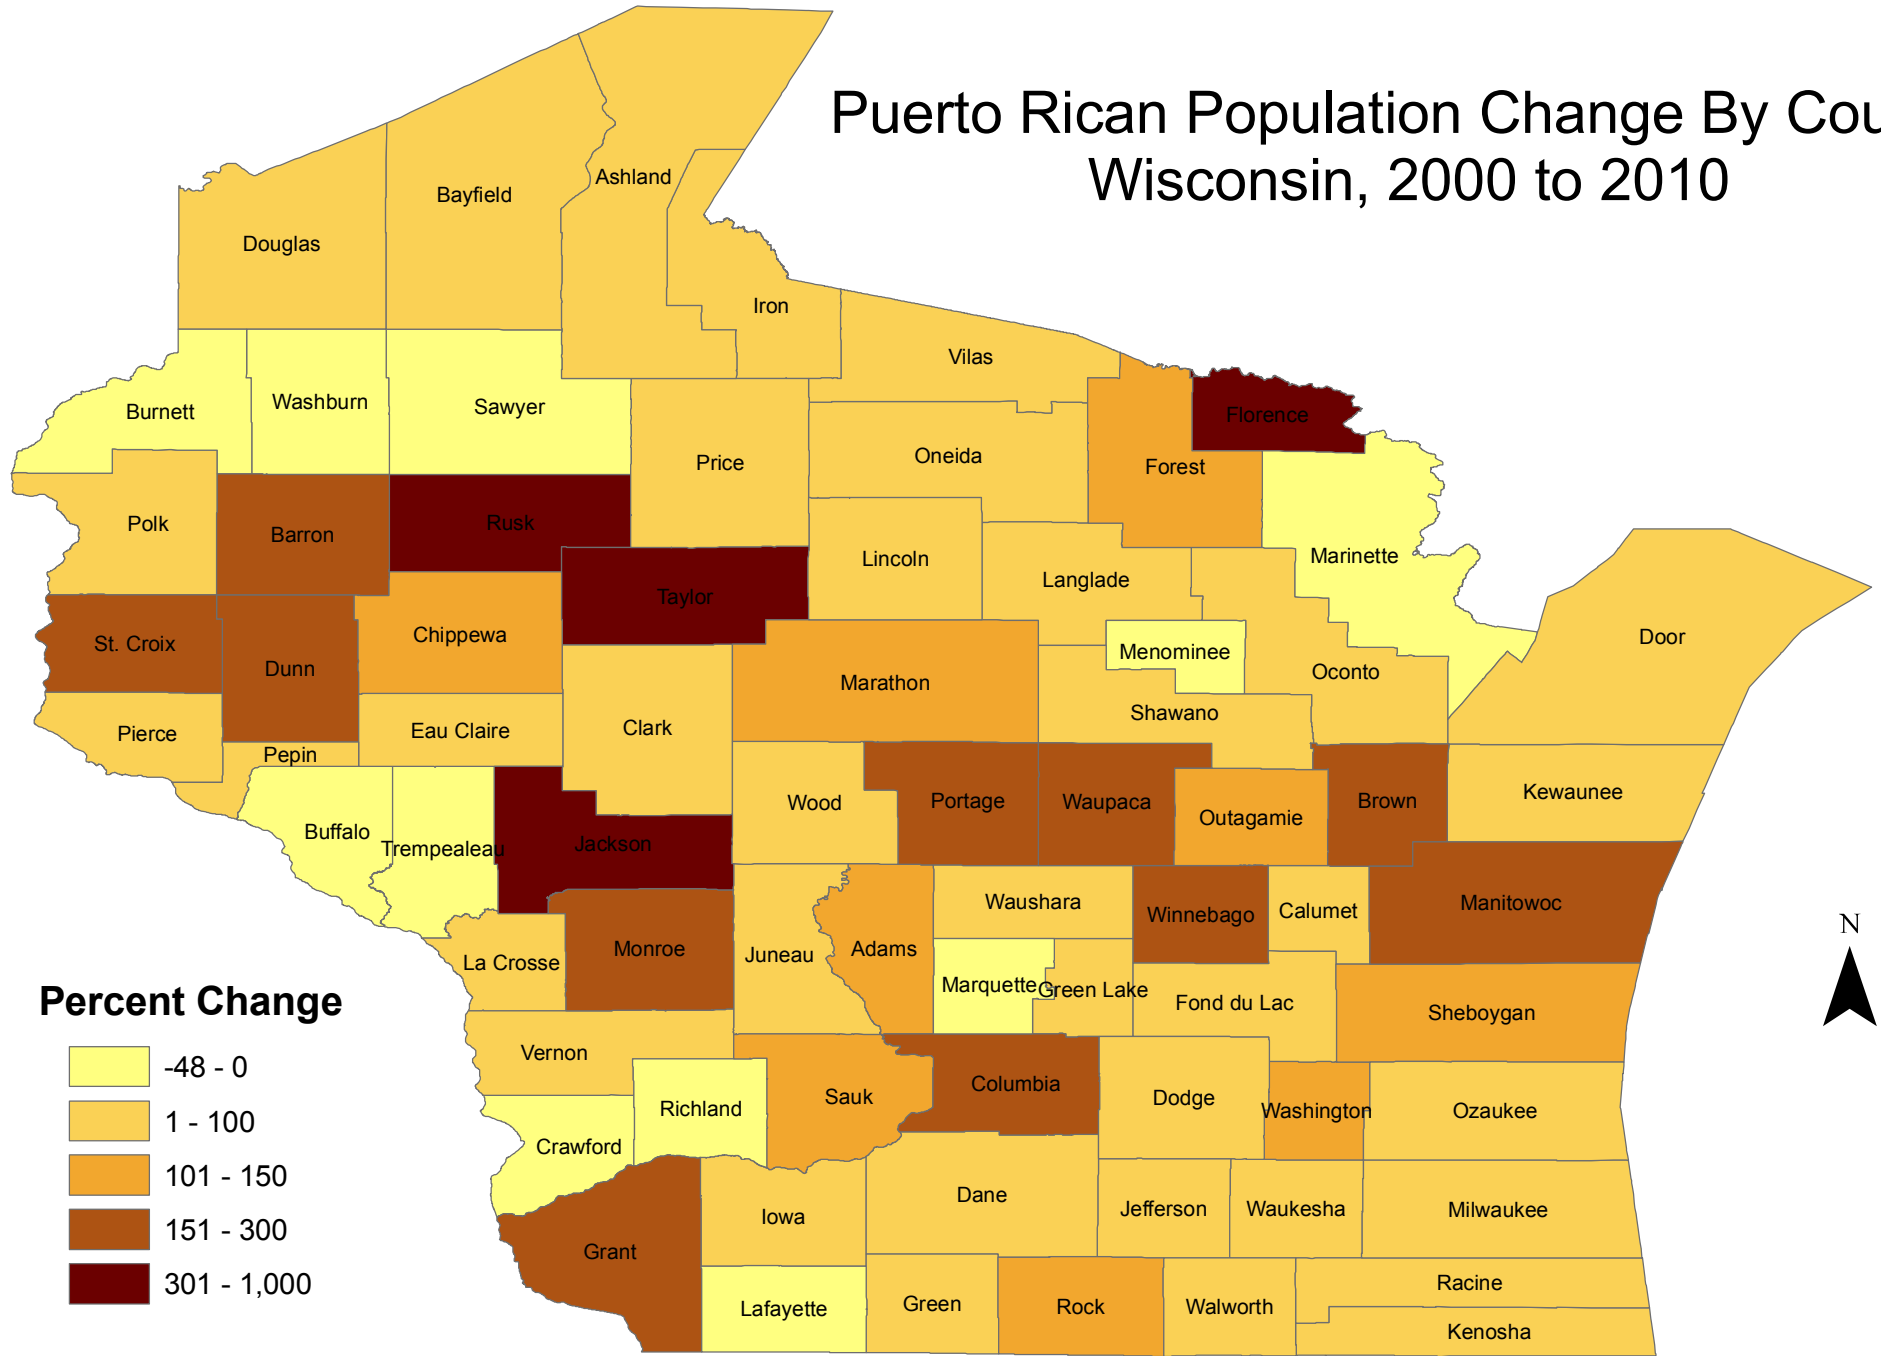

Puerto Rican Population Change By County: Wisconsin, 2000 to 2010

Percent Change