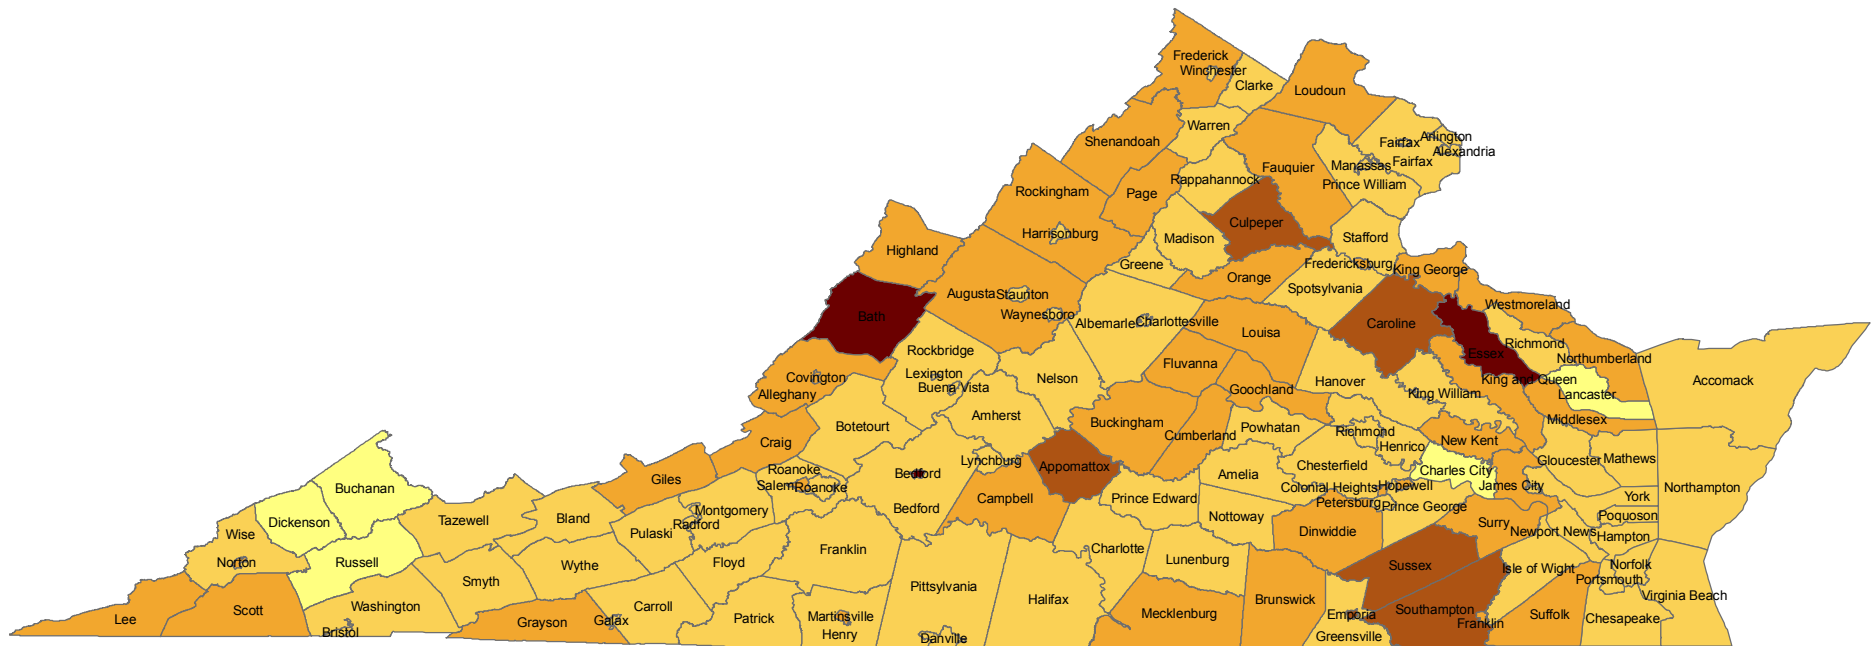

# Puerto Rican Population Change By County: Virginia, 2000 to 2010

## Percent Change