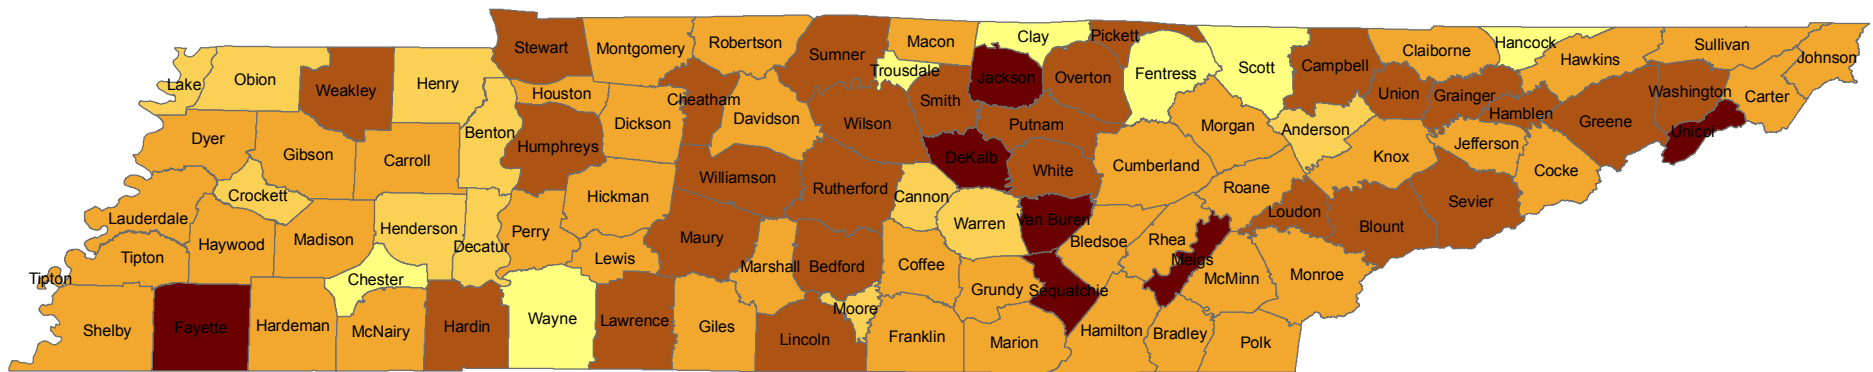

# Puerto Rican Population Change By County: Tennessee, 2000 to 2010

## Percent Change