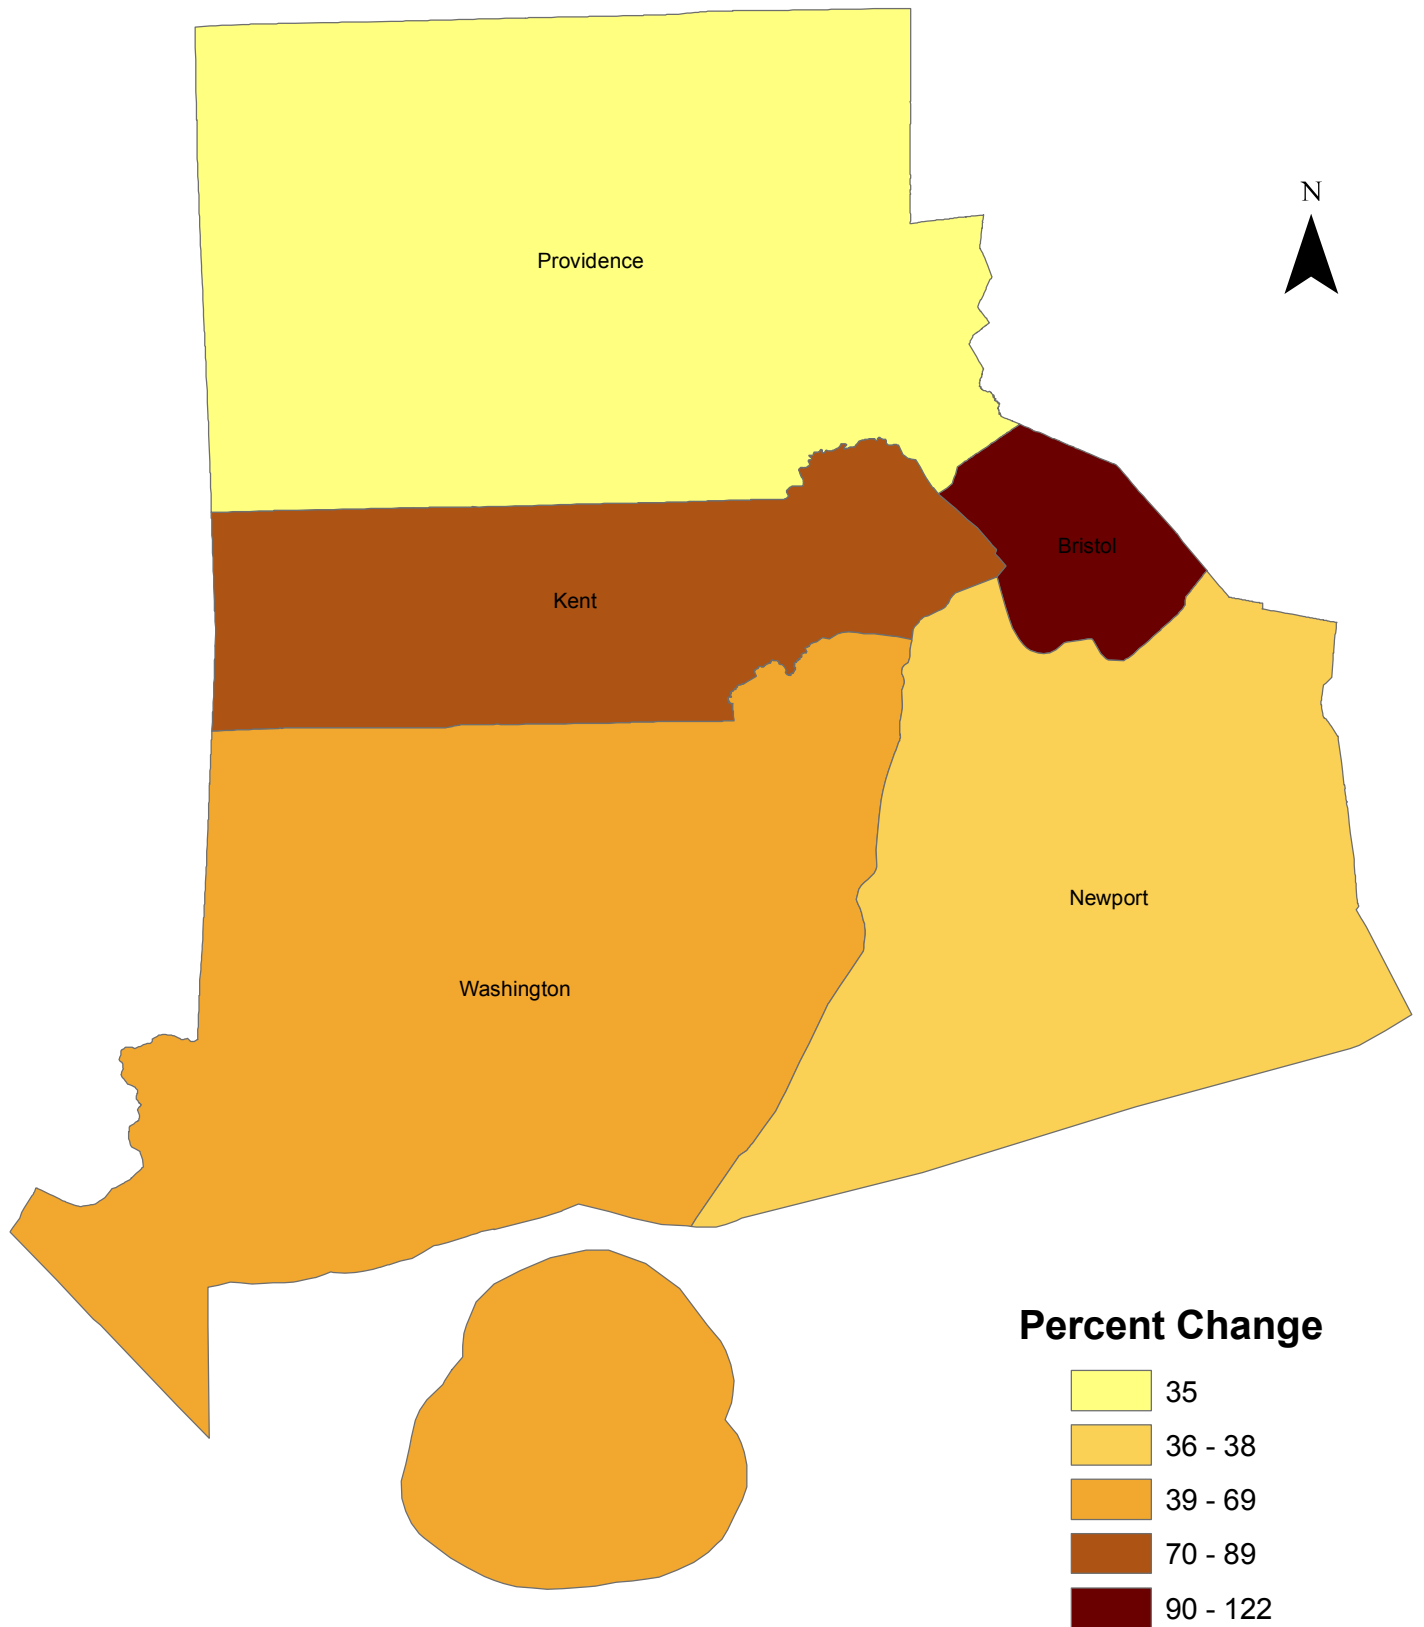

Puerto Rican Population Change By County: Rhode Island, 2000 to 2010

0 3 6 12 18 24 Miles