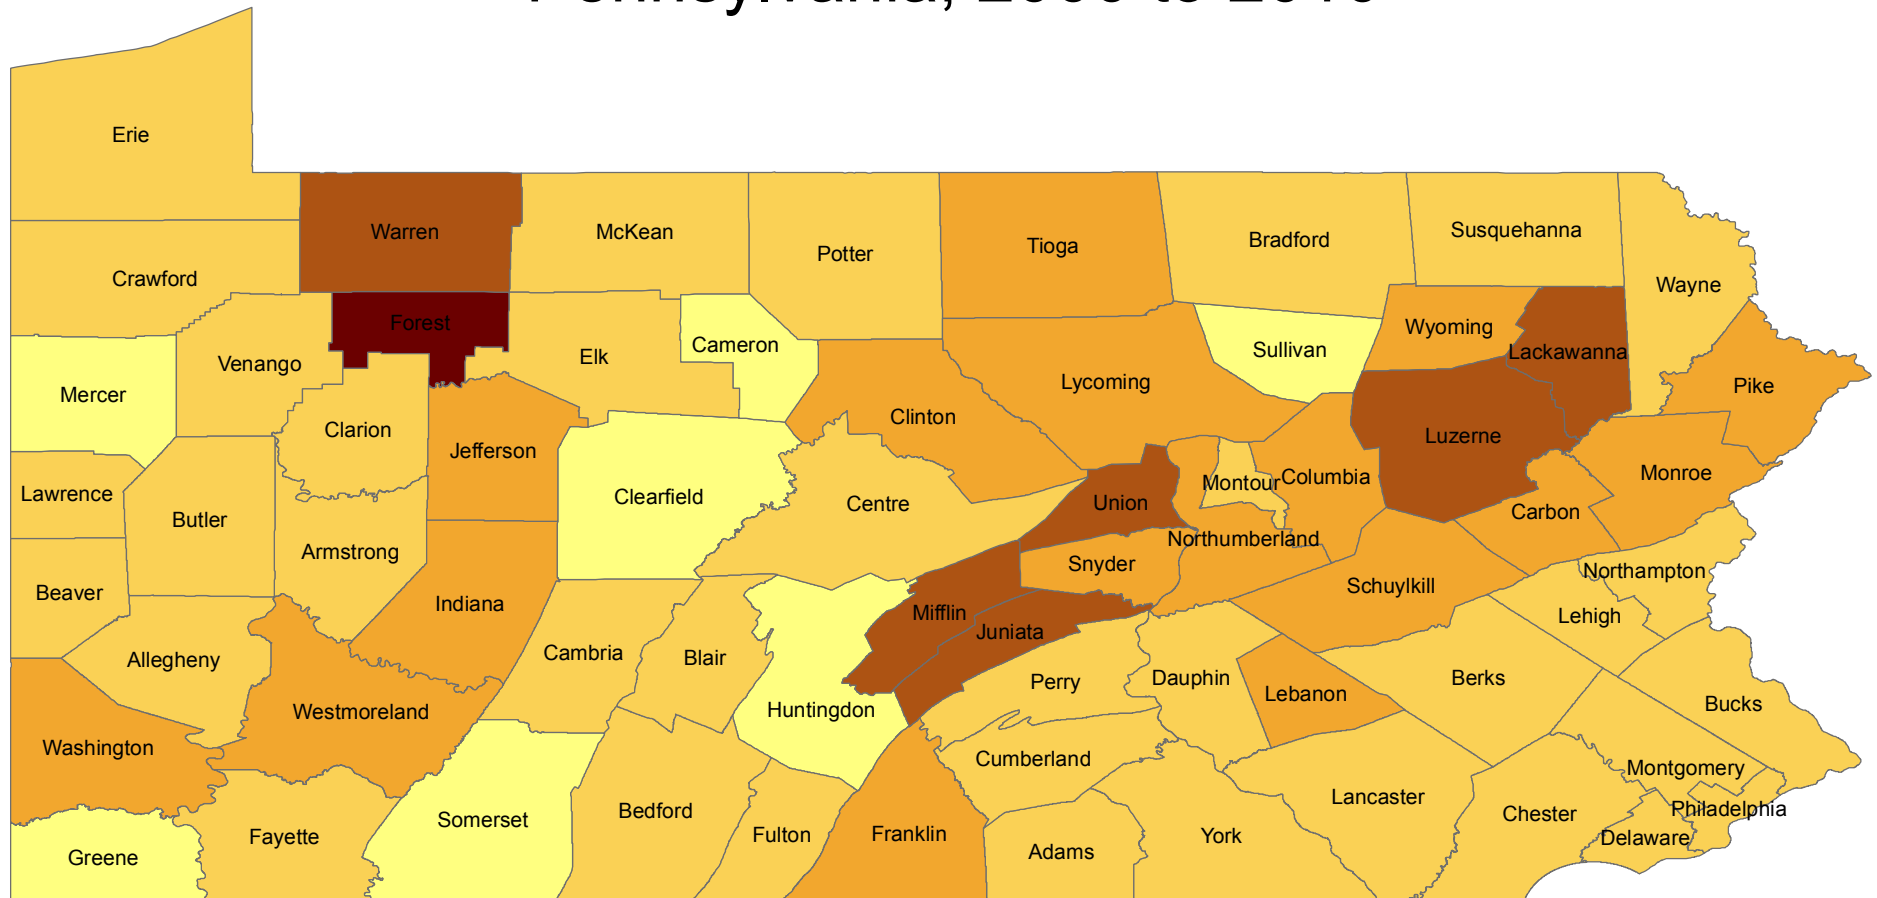

Puerto Rican Population Change By County: Pennsylvania, 2000 to 2010

Percent Change