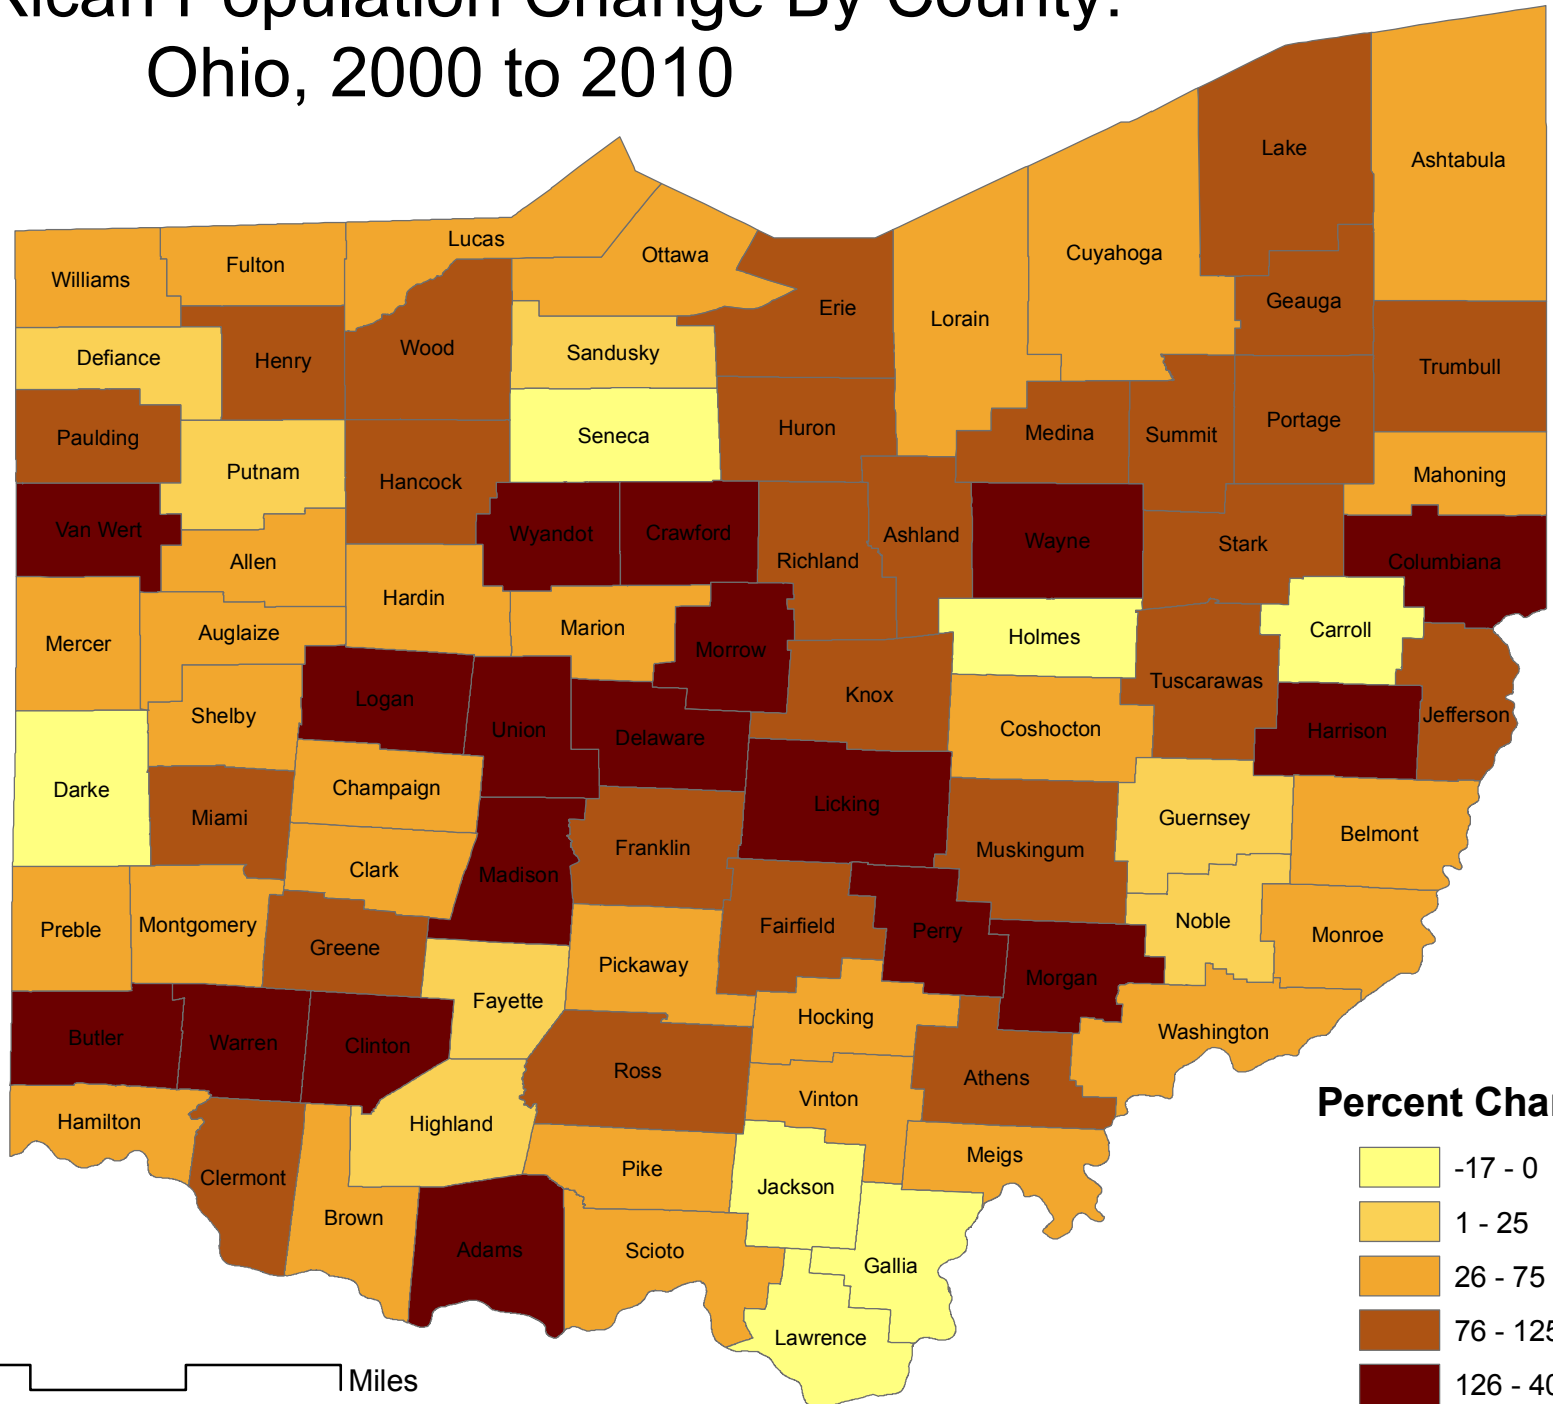

# Puerto Rican Population Change By County: Ohio, 2000 to 2010

0 15 30 60 90 120 Miles

## Percent Change