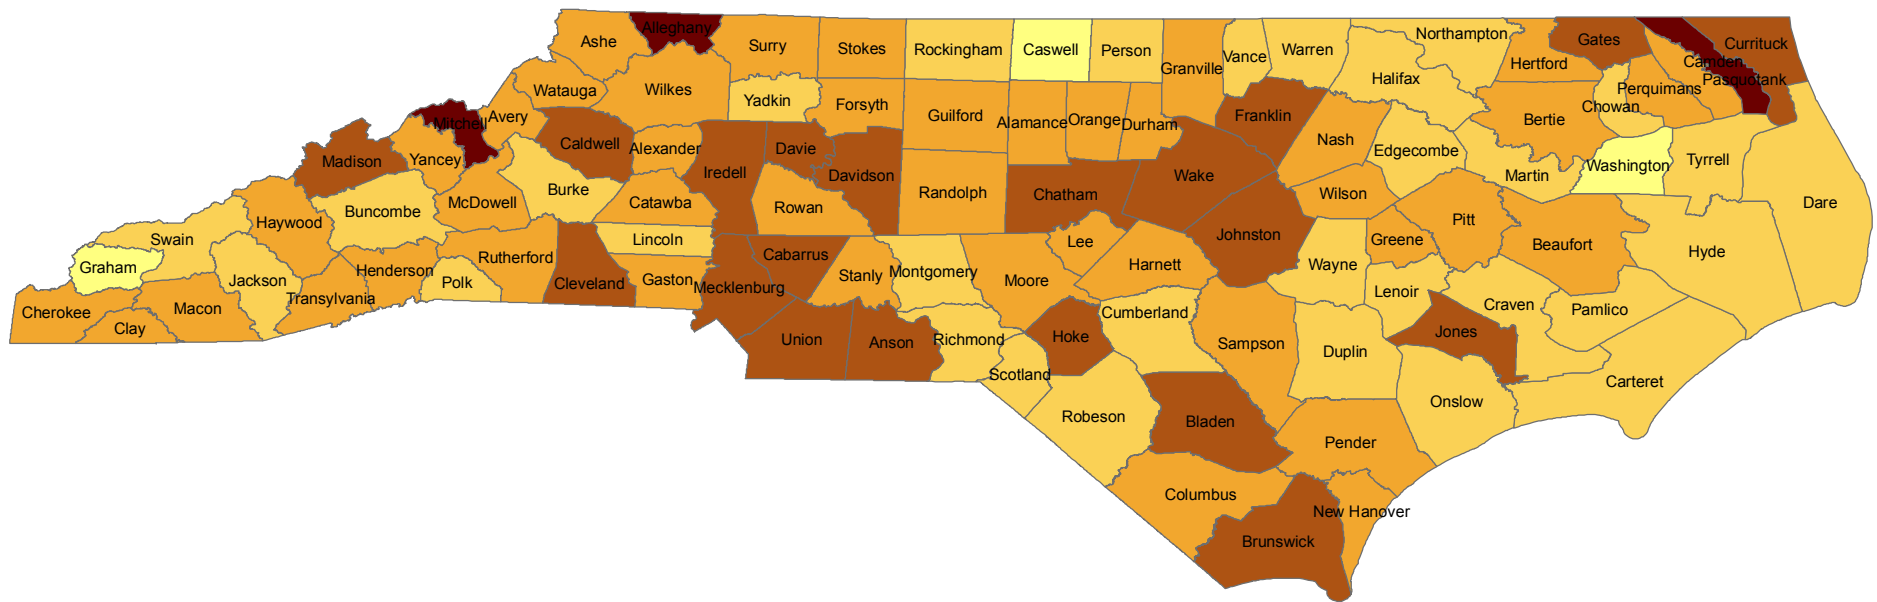

Puerto Rican Population Change By County: North Carolina, 2000 to 2010

Percent Change