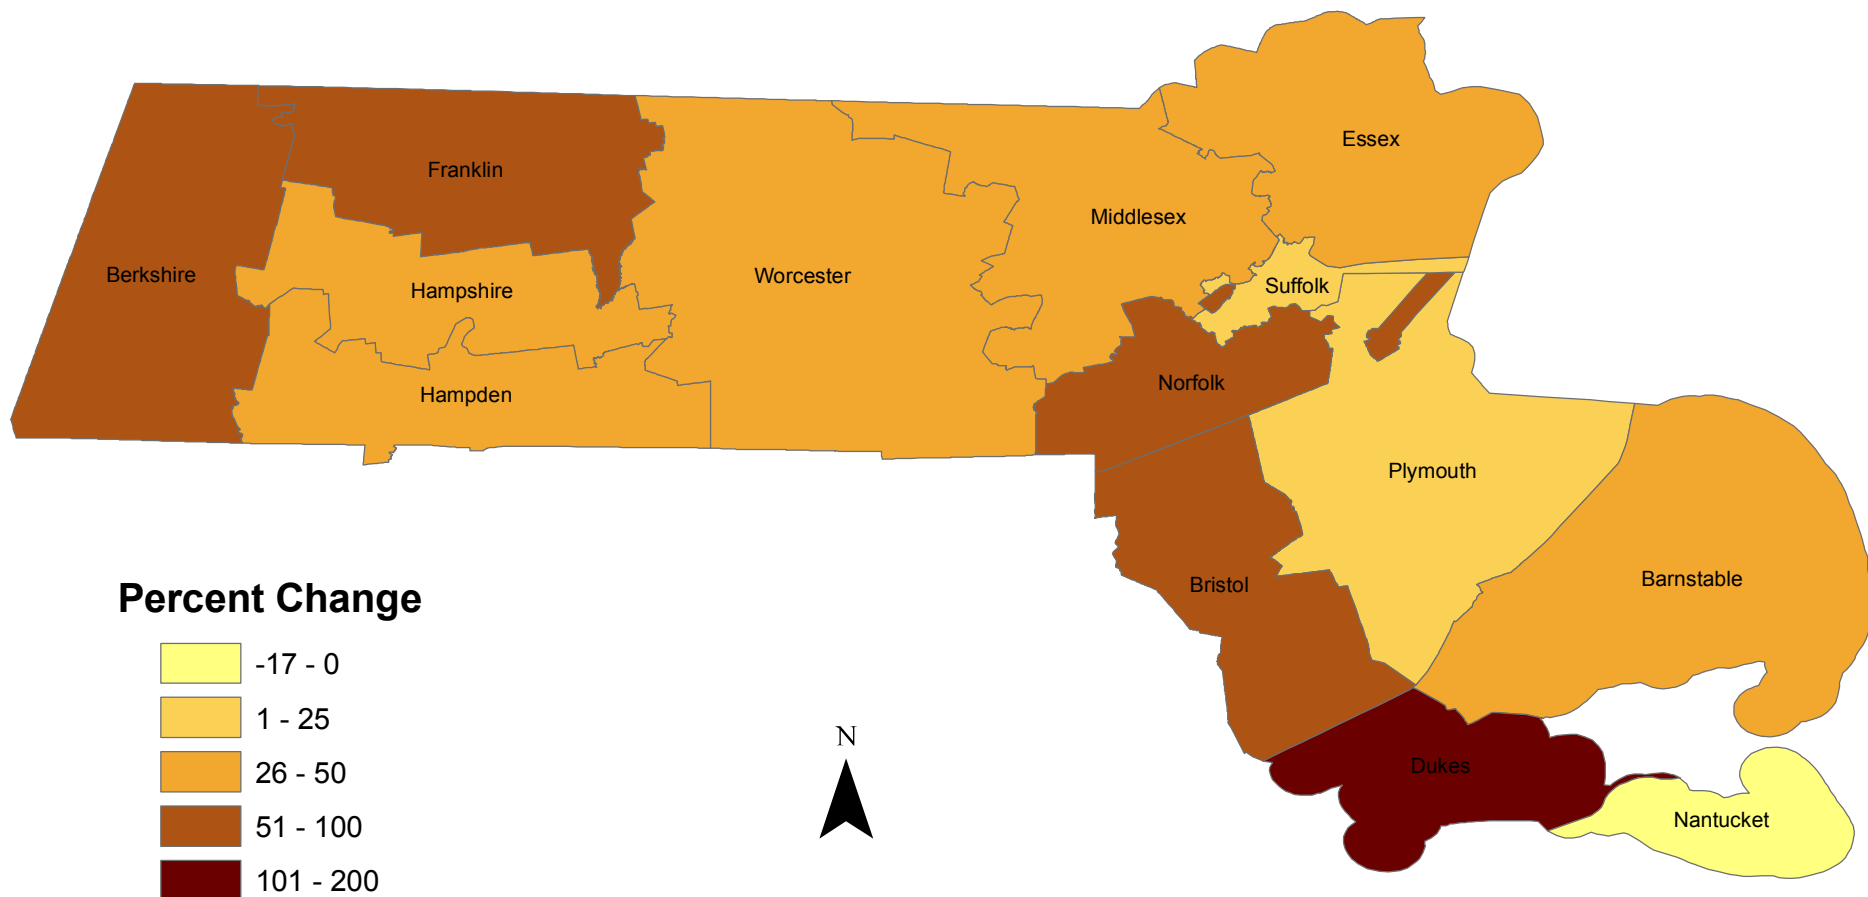

Puerto Rican Population Change By County: Massachusetts, 2000 to 2010

0 15 30 60 90 120 Miles