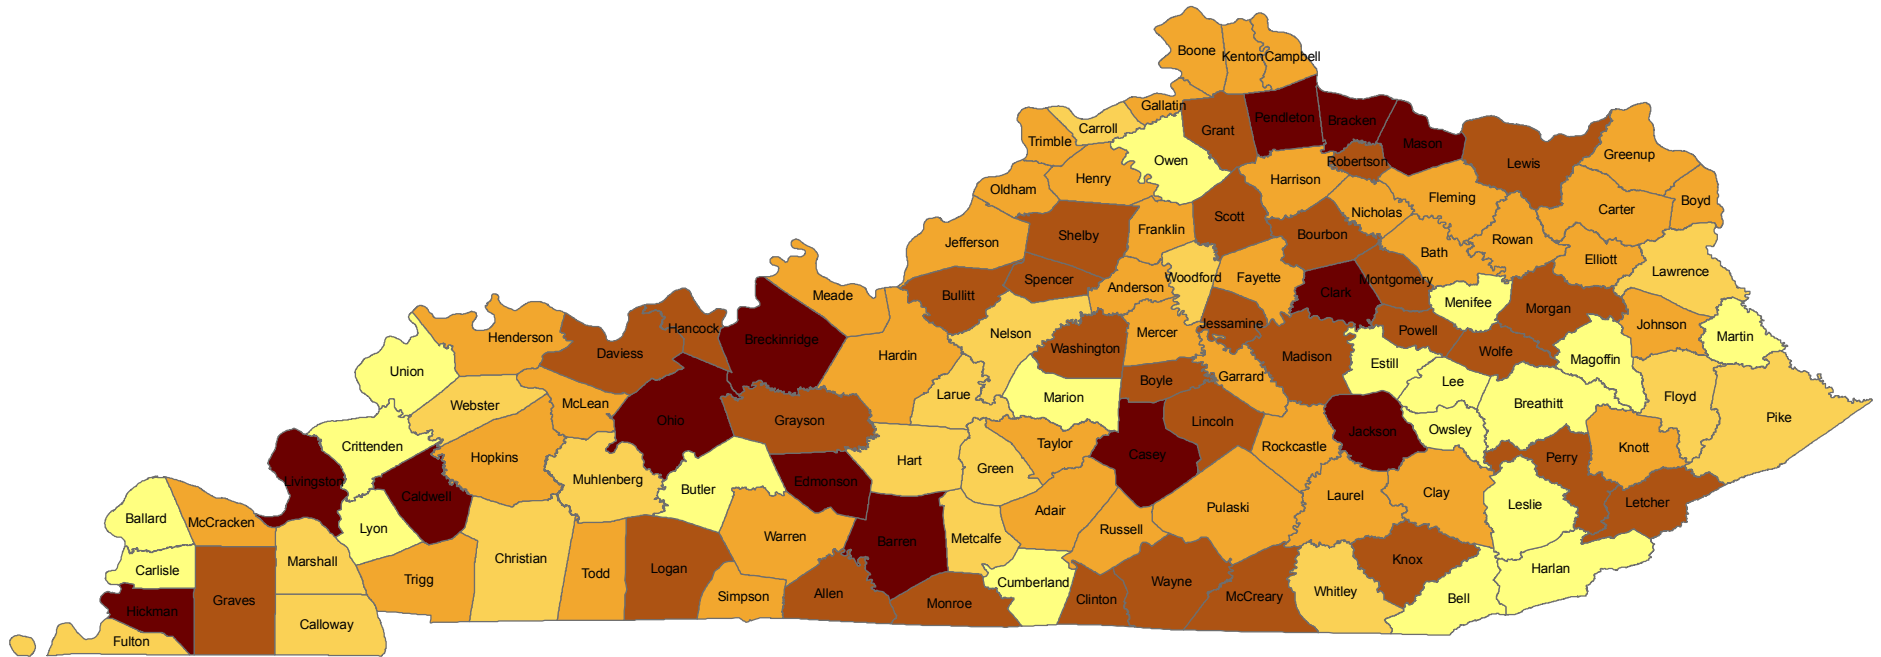

Puerto Rican Population Change By County: Kentucky, 2000 to 2010

Percent Change