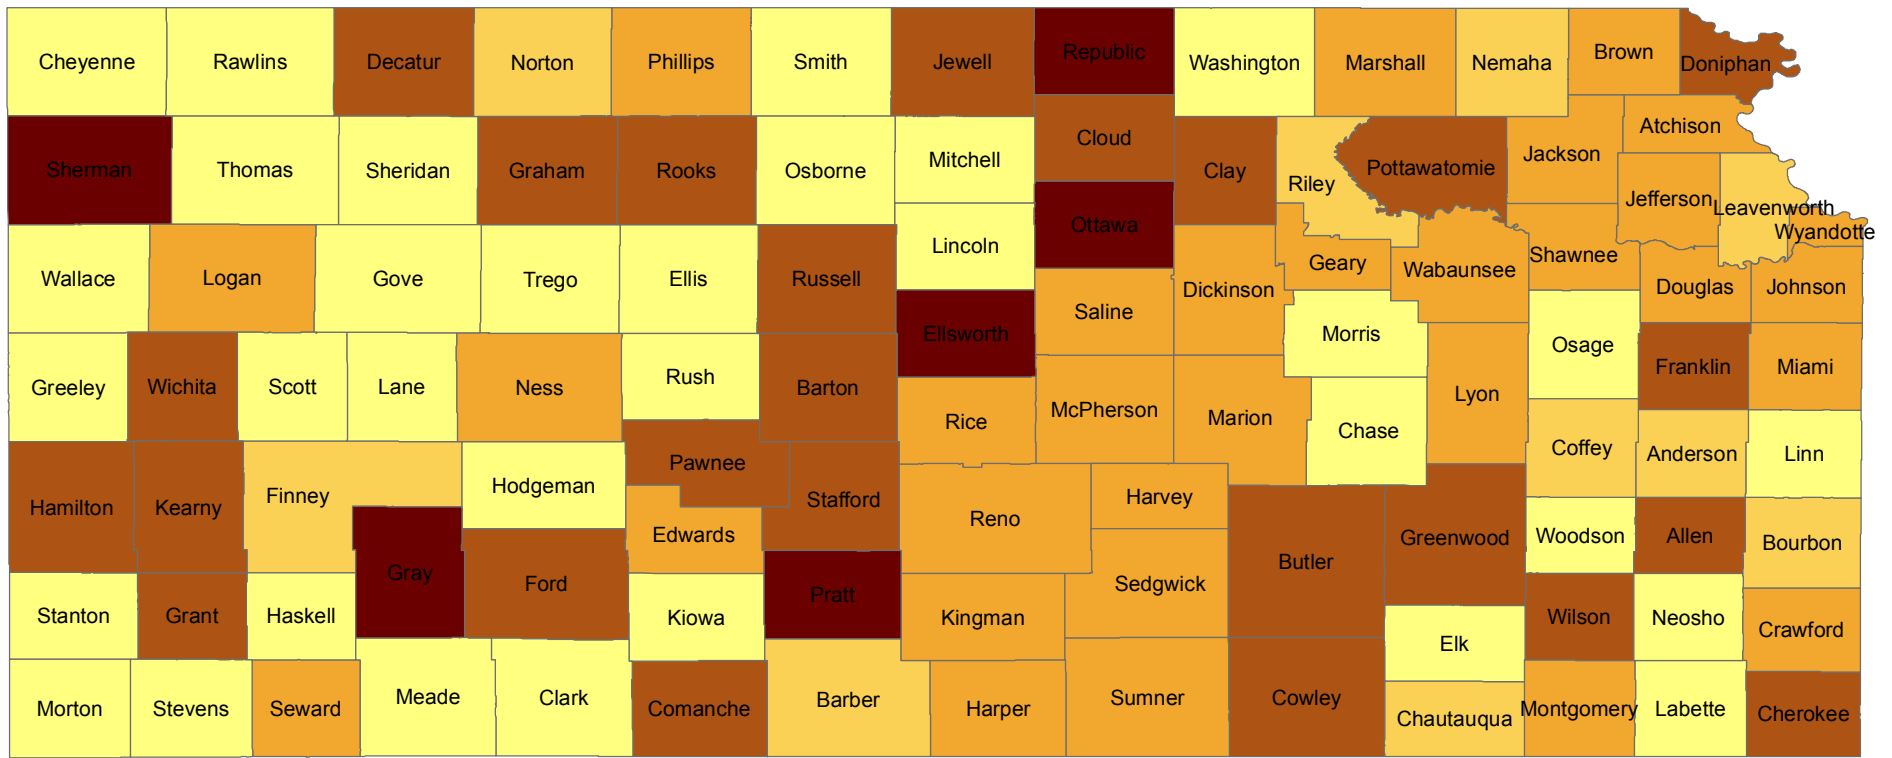

Puerto Rican Population Change By County: Kansas, 2000 to 2010

Percent Change