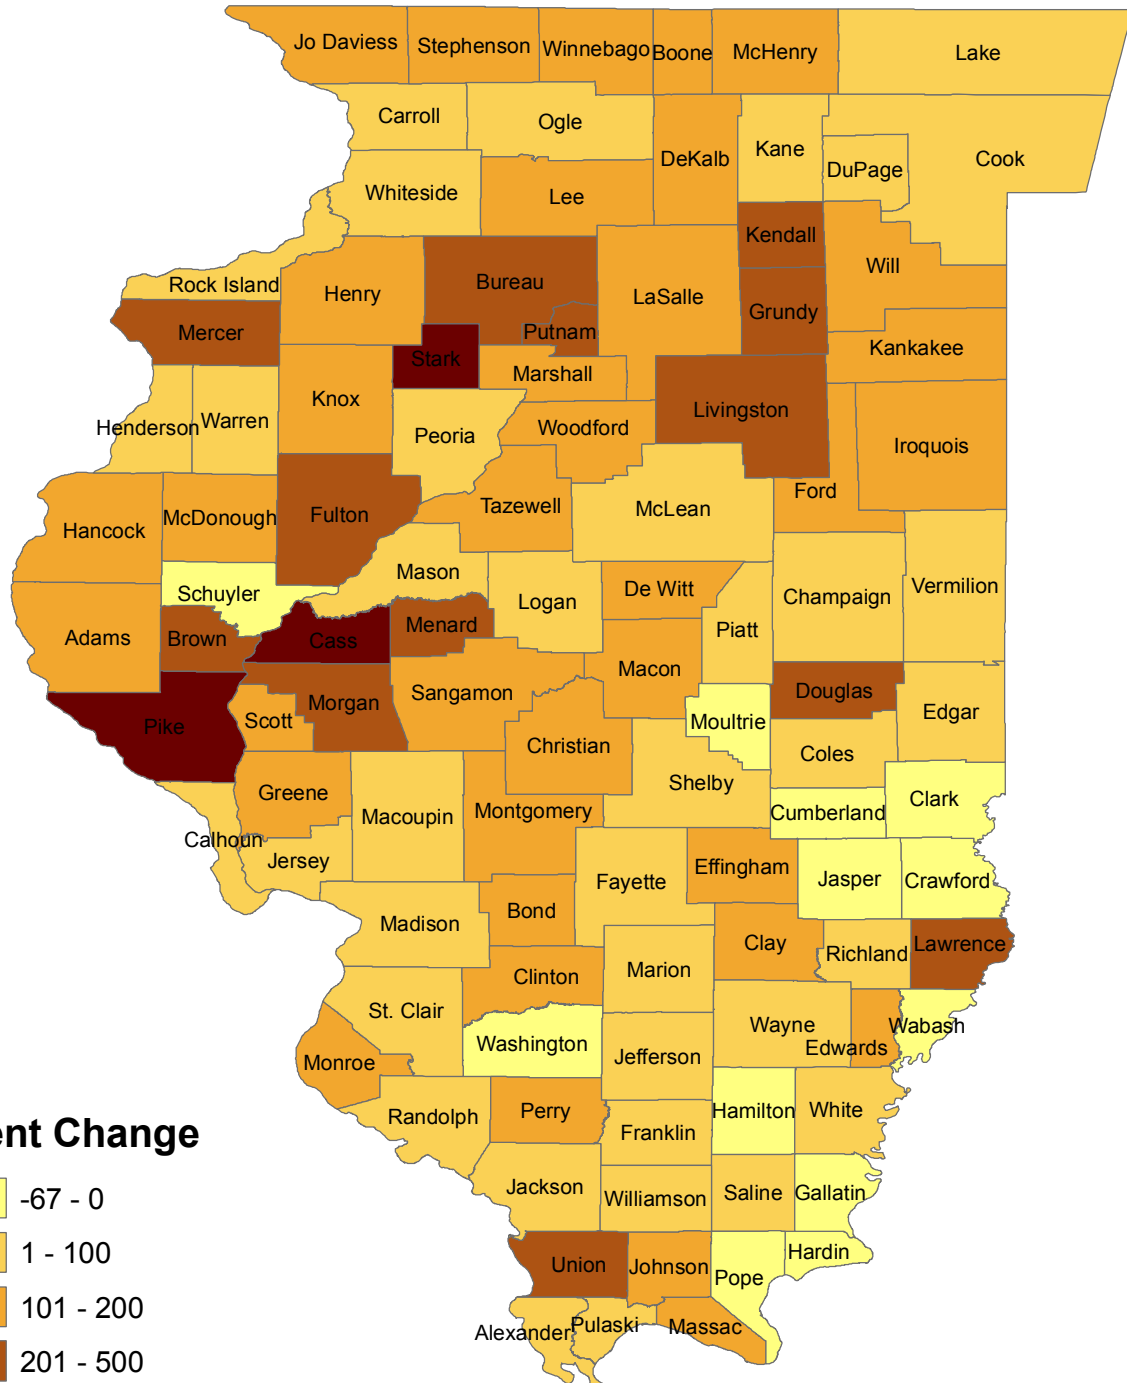

Puerto Rican Population Change By County: Illinois, 2000 to 2010

Percent Change